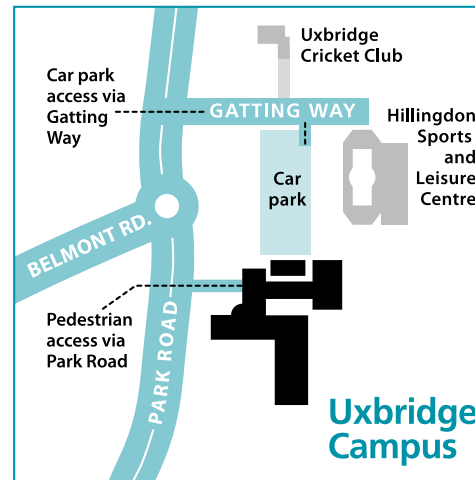

Driving Directions

From the M4:

If you are travelling on the M4 leave M4 at Junction 4.
If you are travelling from Heathrow Airport take the Motorway spur road towards M4 Junction 4.

Go straight across at traffic lights (Stockley Road) following signs for Uxbridge A408, go straight over first roundabout. Turn right at the next roundabout towards Hayes, continue to junction and turn left at the traffic lights onto Harlington Road. Follow this road straight across two mini-roundabouts to the traffic light junction with A4020 (Uxbridge Road). Turn left at lights.

When you reach the large roundabout at Uxbridge, turn right onto Park Road, then straight over next roundabout continuing straight on at the traffic lights. At the next roundabout continue straight over and get into the right hand turning lane. At these lights turn right into Gating Way and the College car park is on the right-hand side opposite the entrance to the Cricket Club.

From the A40, M40:

From the A40, exit at the Swakeleys Junction, then at Swakeleys Roundabout take the exit onto the B467 Park Road (signposted Uxbridge). Take the first turning on your left into Gating Way and the College car park is on the right hand side opposite the entrance to the Cricket Club.

From the M25:

(From North or South) Exit Junction 16, join M40 (East), then see above.

From the M1:

Leave M1 at Junction 6a to join M25 towards Heathrow. Leave M25 at Junction 16 to join M40 towards London, then see above.

Main Reception is located in The Academy building. Please report to the Reception desk to sign in and collect a visitor's pass.