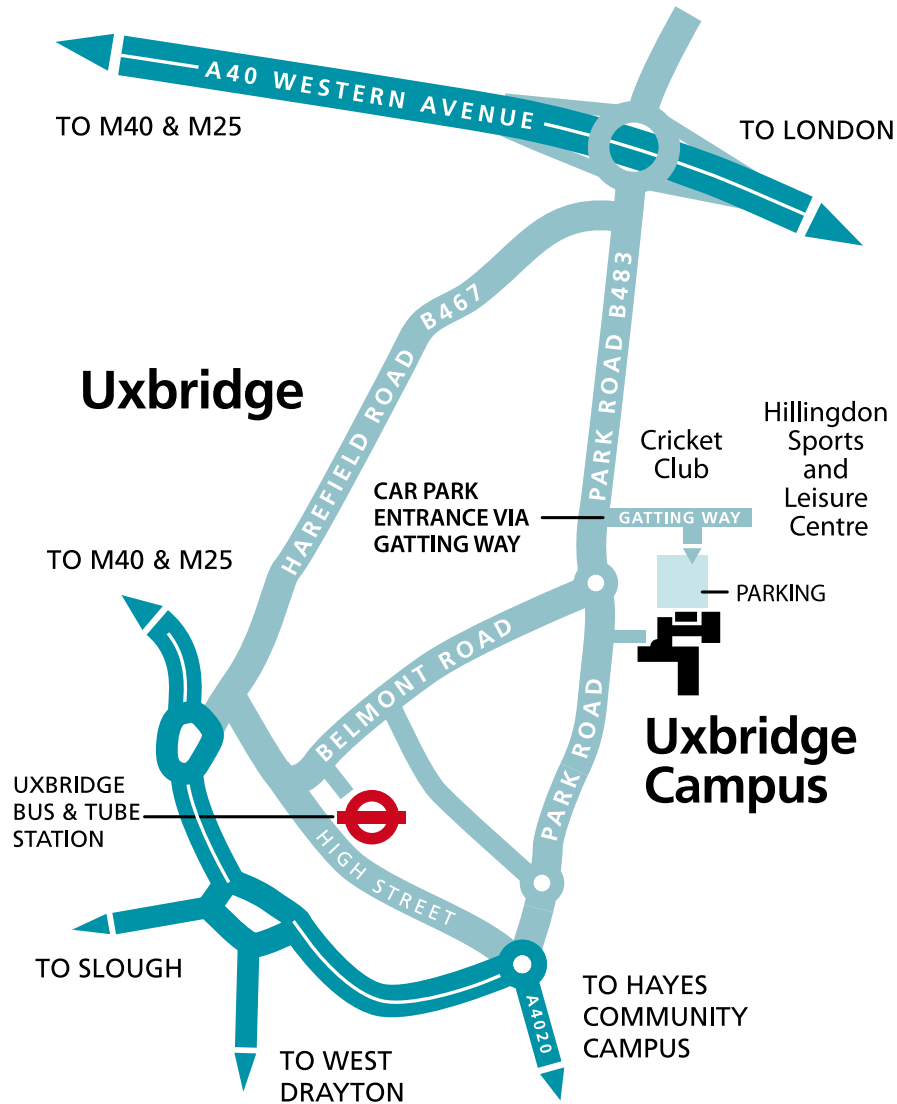

Driving directions to the Uxbridge Campus

Uxbridge Campus

Park Road, Uxbridge,
Middlesex, UB8 1NQ

Tel: 01895 853333

Underground:

Metropolitan Line and Piccadilly Line (peak times only) to Uxbridge Station.

Buses:

U1, U2, U3, U4, U7, U9, U10, 58, 222, 331, 427, 459, 607, A10, R21, 724.

All buses stop at Uxbridge Station. The U1 and U2 stop at the top of Belmont Road, near to the College.

Car Parking: Limited spaces available on-site. Entrance via Gating Way (see below).