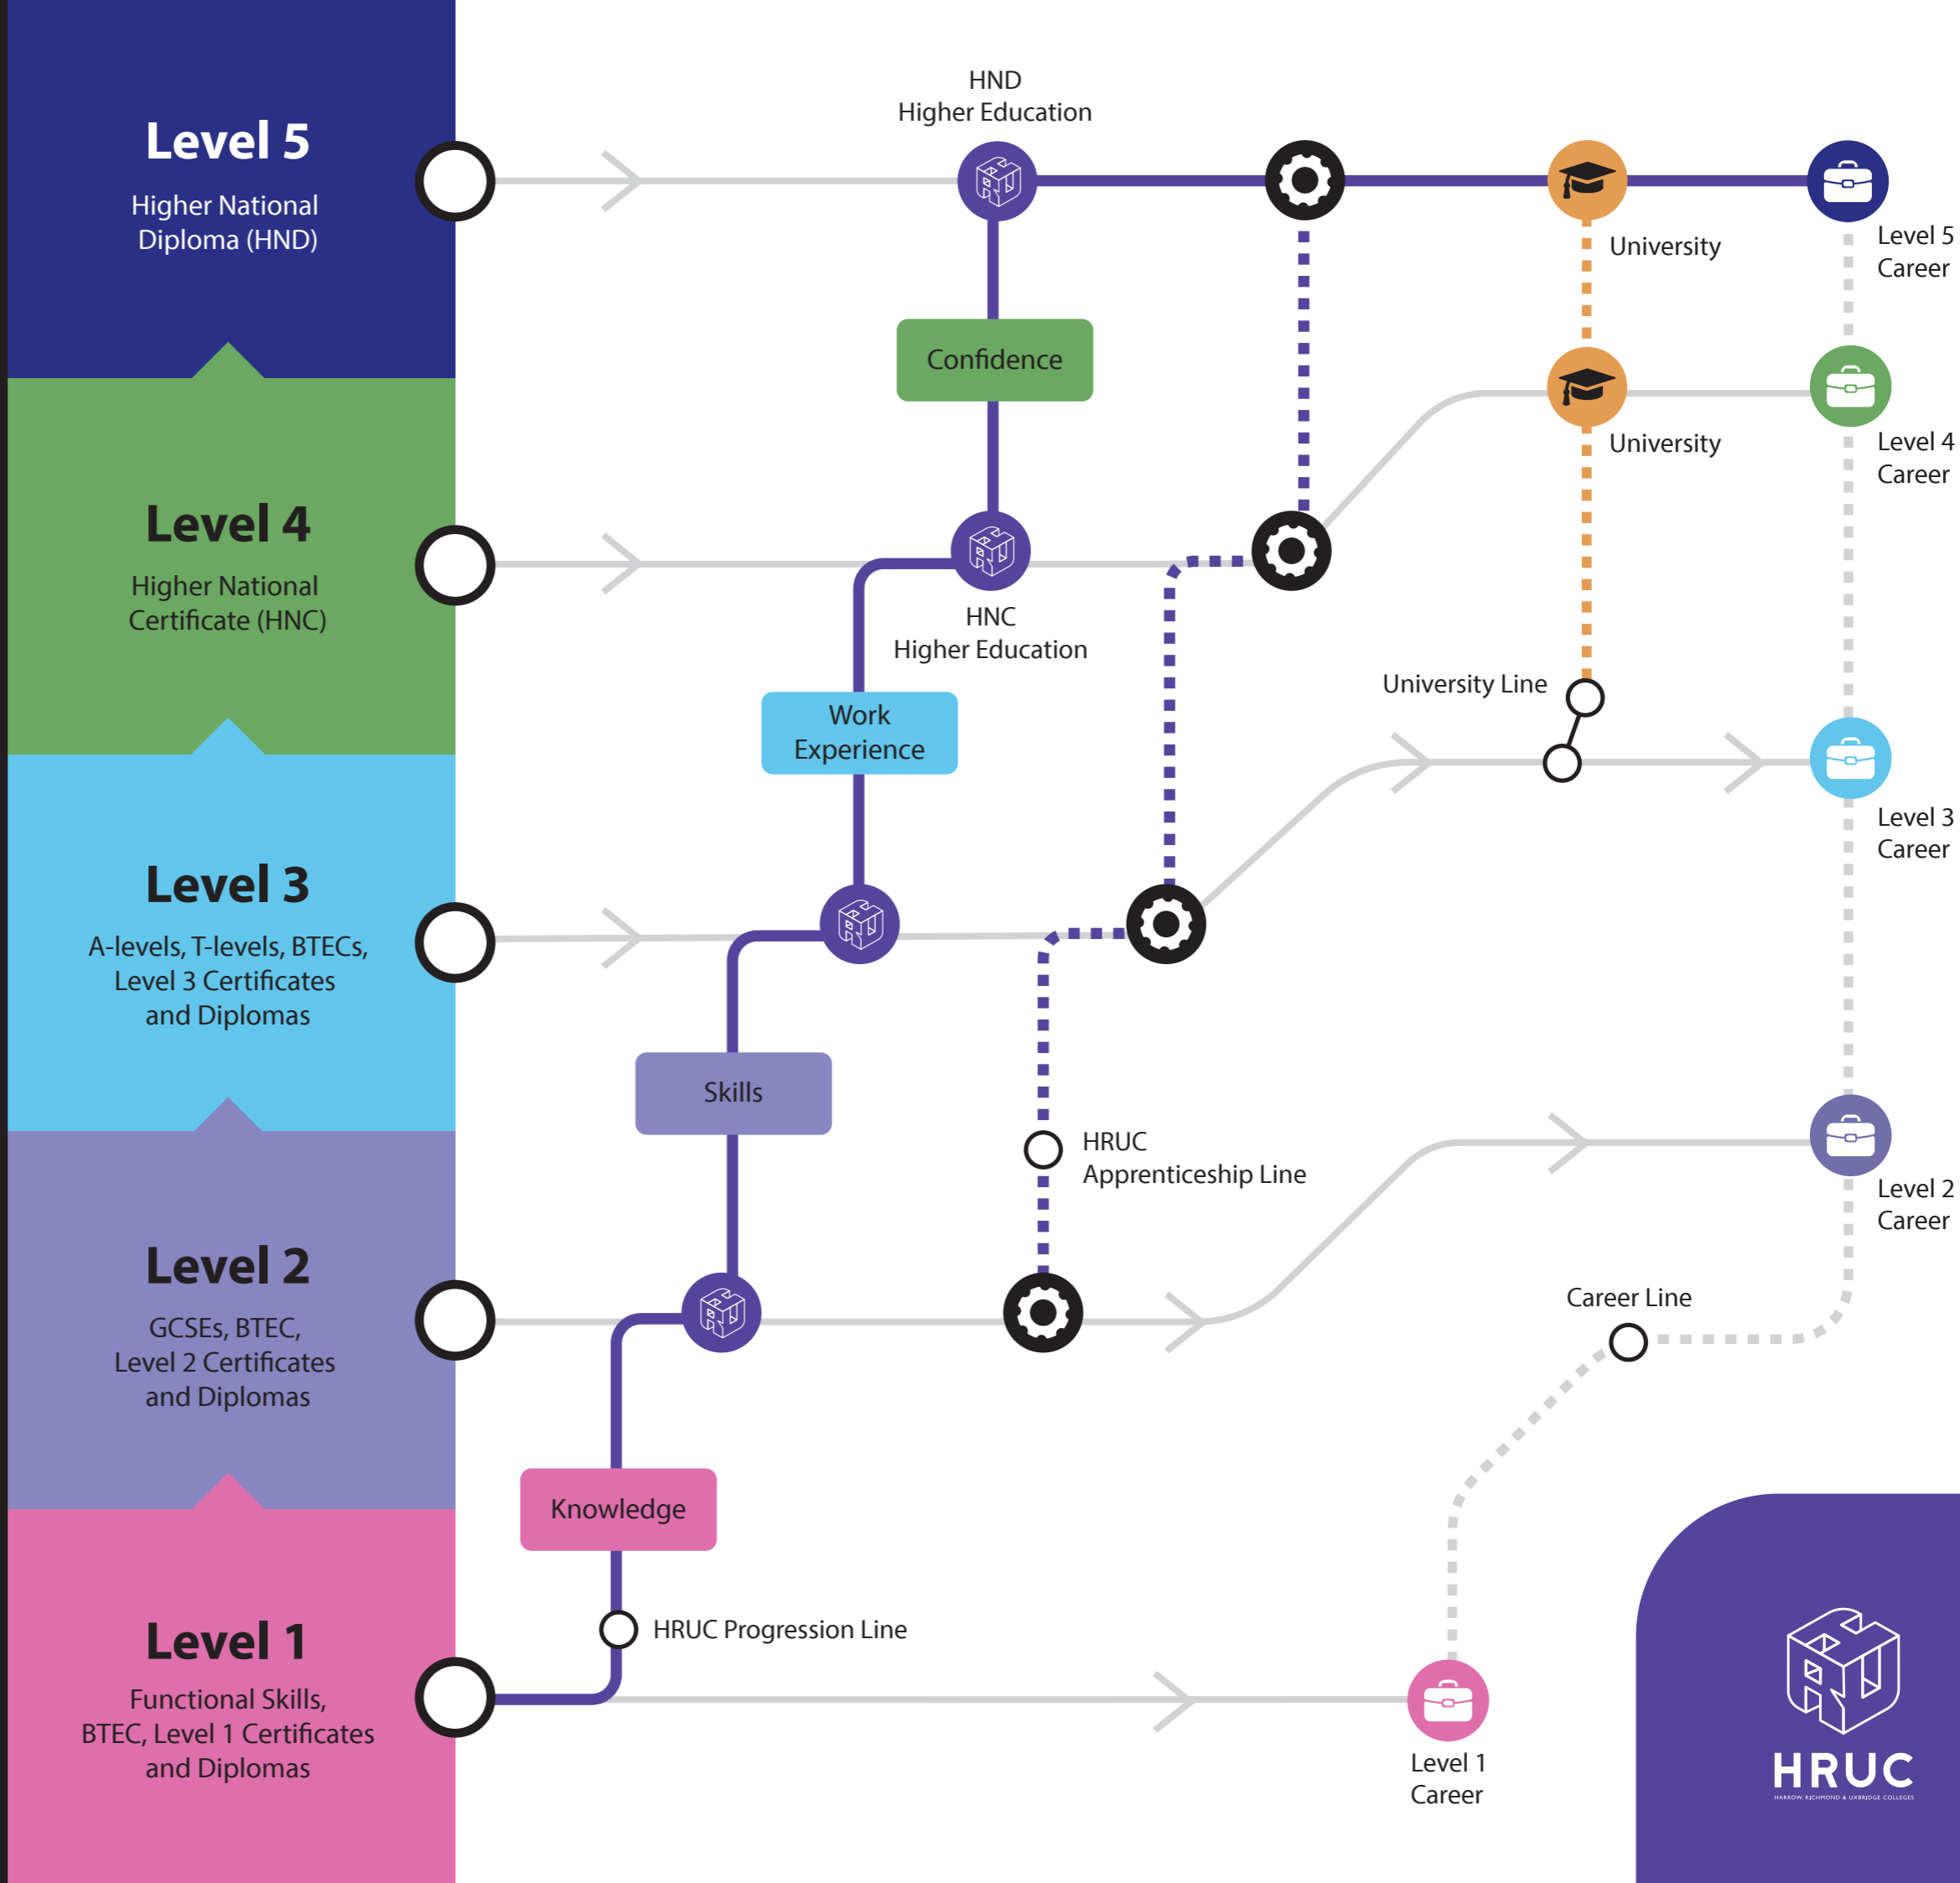

# HOW INTERNAL PROGRESSION CAN HELP WITH YOUR FUTURE CAREER

**Powering Progress, Realising your Potential** - A higher qualification can fast-track you into a higher-level career.

While you can start working at any stage, continuing your studies at HRUC can unlock greater opportunities and accelerate your progression.

At HRUC, we offer pathways from Entry Level and Level 1, through Level 2 (GCSE equivalent) and Level 3 (A Level equivalent), all the way to degree-level study, including HNCs and HNDs.

Stay close to home, study in a familiar and supportive environment, and gain qualifications that offer excellent value for money and real career impact.

## KEY

-  HRUC Progression Line
-  HRUC Apprenticeship Line
-  Career Line
-  University Line

**HRUC**  
HARROGHE REFORMING & URBAN COLLEGE