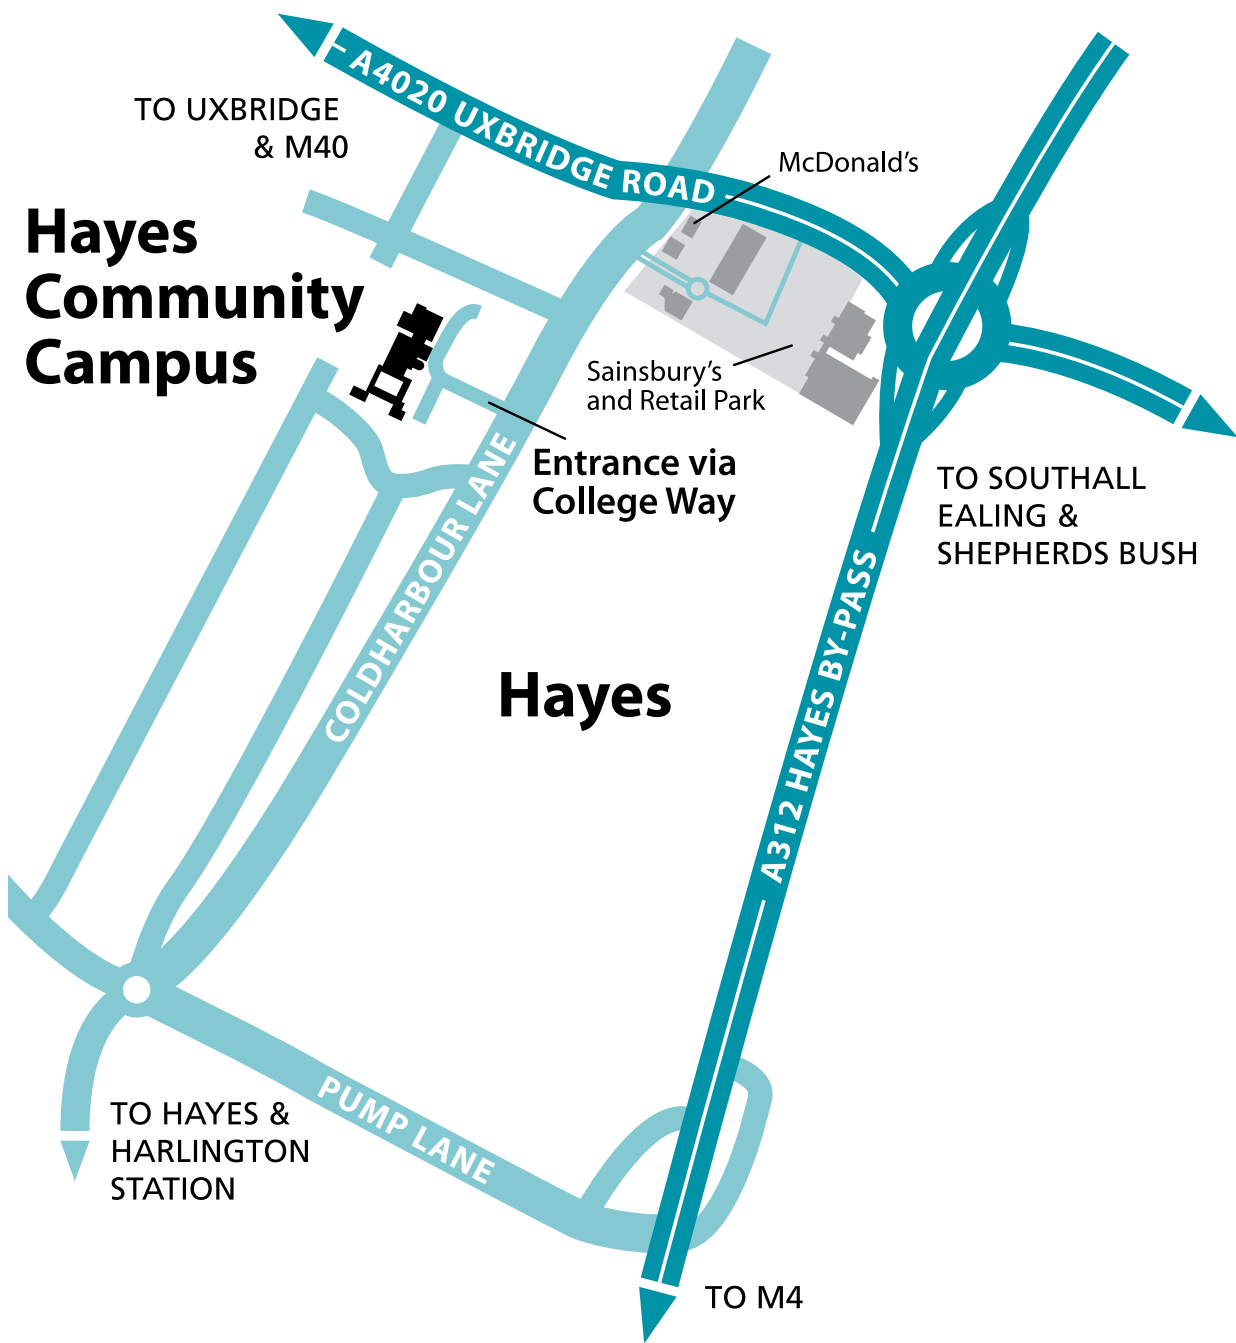

Hayes Community Campus

Hayes

Hayes Community Campus

College Way, Coldharbour Lane,
Hayes, Middlesex, UB3 3BB

Tel: 01895 853333
Fax: 01895 853636

Rail:
Hayes & Harlington Station.

Buses:
90, 140, 195, 207, 427, 607, E6 E7, H98, U4.

Buses stop on Coldharbour Lane apart from 207, 427 and 607 which stop on Uxbridge Road, near the Hayes Community Campus.

Car Parking:
On-site. Entrance via Coldharbour Lane (see below).